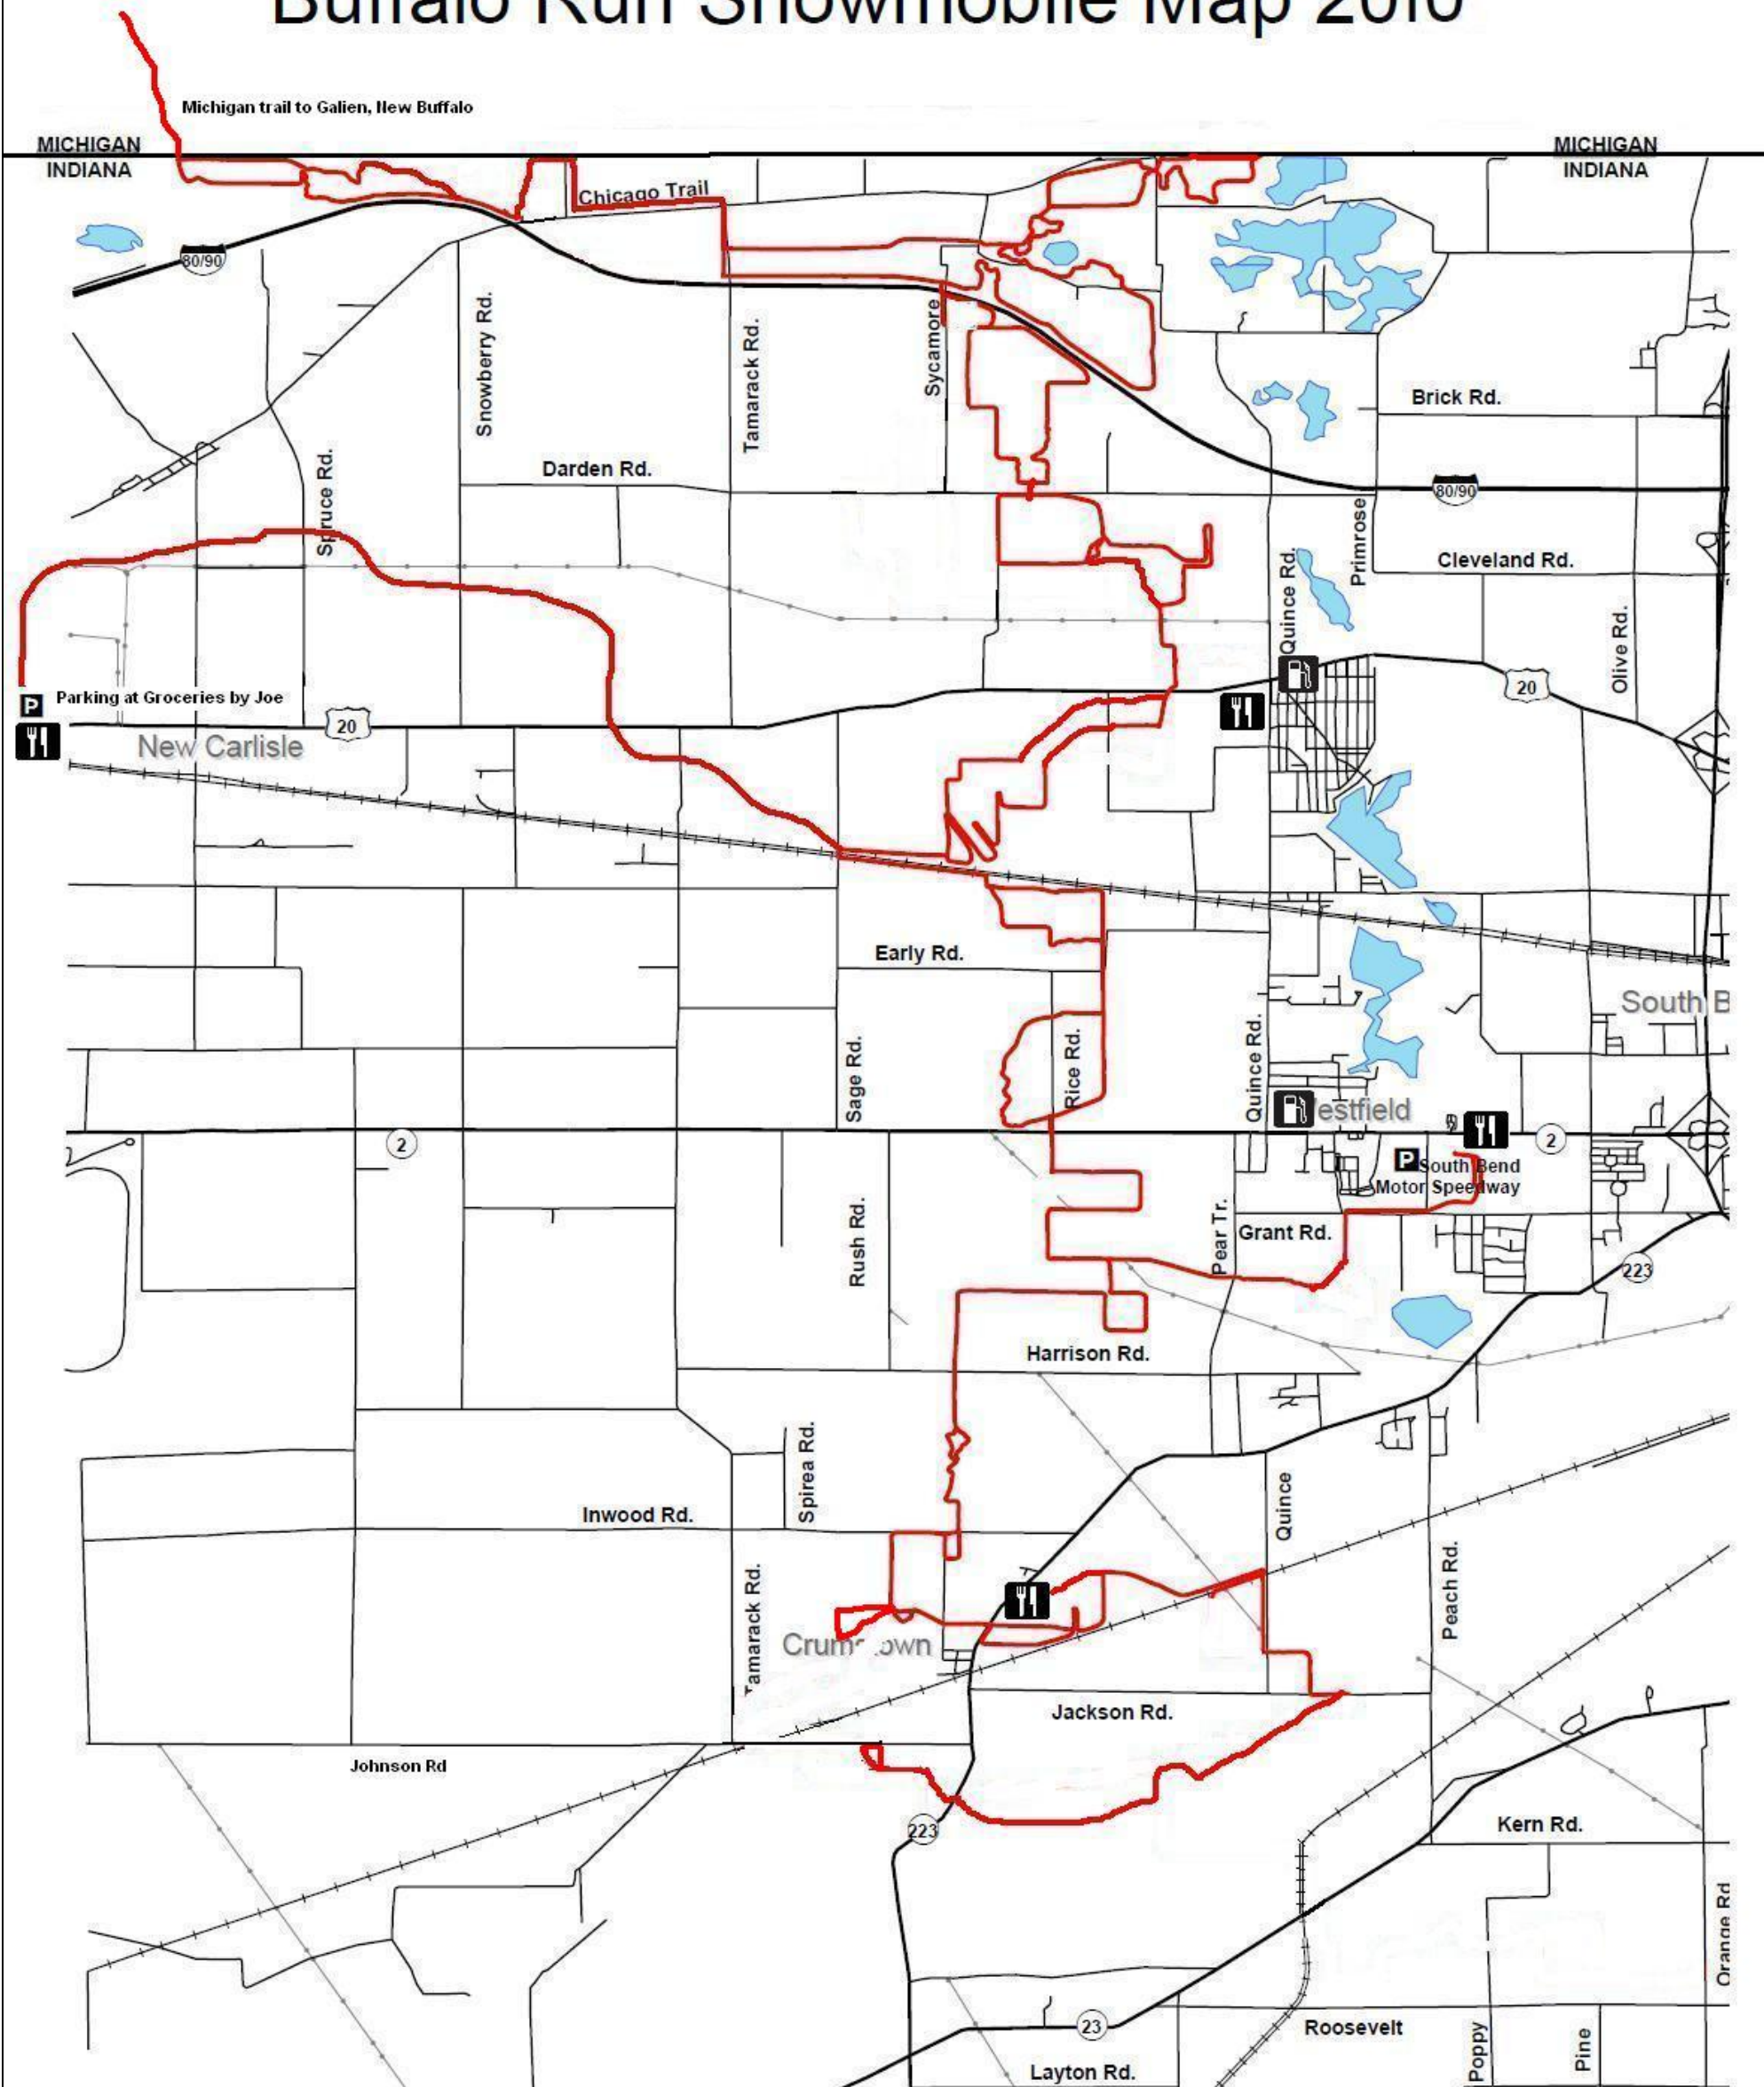

Buffalo Run Snowmobile Map 2010

LEGEND

 Snowmobile Trail	 Lakes	 0 0.5 1 Miles
 Street	 Railroads	
 Highway	 Trailhead Parking	
 Toll Road		
 Transmission Lines		